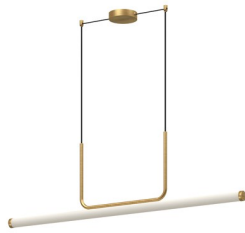

VESPER
LP73048
PENDANTS

PROJECT

LP73048-BG
Brushed Gold

LP73048-BK
Black

SPECIFICATION DETAILS

Fixture Dimensions	L48-1/4" x W1-3/4" x H13-5/8"
Light Source	LED with DC Driver
Wattage	35W
Total Lumens	2380lm
Delivered Lumens	1740lm*
Voltage	120V
Color Temperature	3000K
CRI (Ra)	90CRI
Optional Color Temps	2700K - 5000K Available, Minimum Order Quantities Apply
LED Rated Life	50,000 hours
Dimming	100% - 10%, TRIAC or ELV Dimmer (Not Included)
Diffuser Details	Frosted Acrylic
Adjustable	Yes
Wire Length	120" Max
Wire Type	Black
Minimum Hang Height	18"
Sloped Ceiling Adaptable	Yes
Location	Dry
Illumination Direction	Up/Down
Canopy Dimensions	D6-3/8" x H1-7/8"

The Vesper Collection offers a softer variation of industrial design in a unique way. The playful U-shaped frame gives way to two frosted polycarbonate diffusers that are perfect for lighting table areas or kitchen islands. Available in two lovely finishes, the Vesper family is sure to be a statement piece regardless of where it's placed.