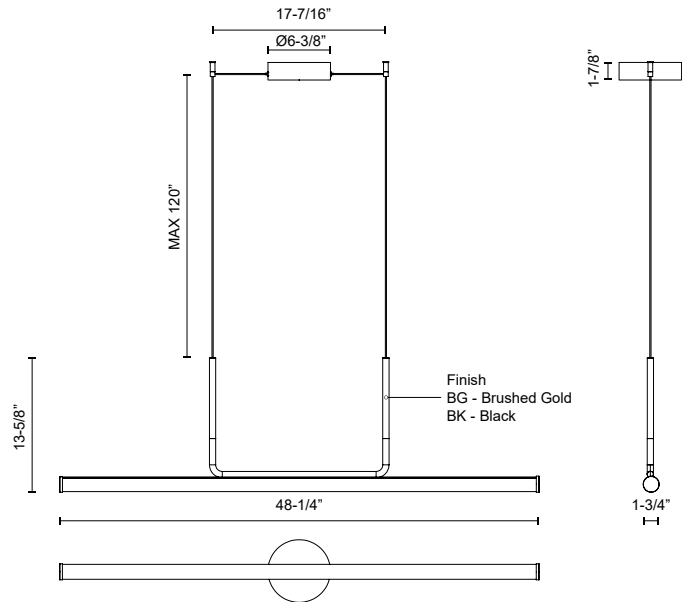

DESCRIPTION

The Vesper Collection offers a softer variation of industrial design in a unique way. The playful U-shaped frame gives way to two frosted polycarbonate diffusers that are perfect for lighting table areas or kitchen islands. Available in two lovely finishes, the Vesper family is sure to be a statement piece regardless of where it's placed.